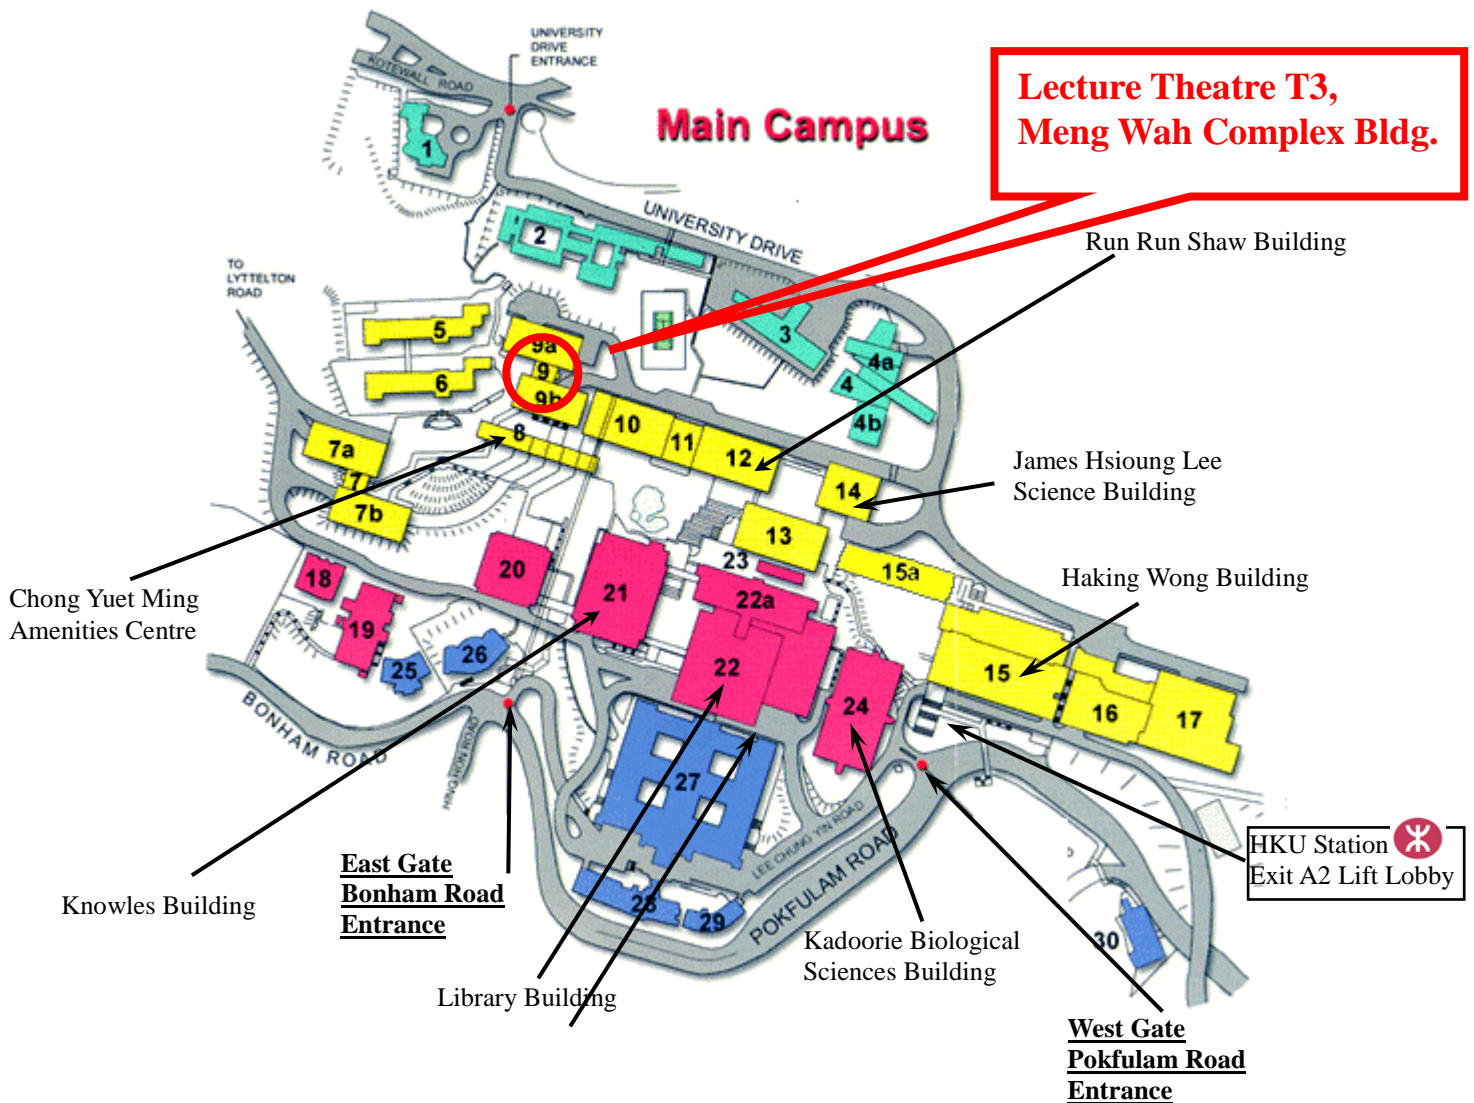

Map of Lecture Theatre T3, Meng Wah Complex Bldg., HKU

Transportation to HKU:

1) *By Bus:*

Take either No. 23, 40, 40M from Admiralty outside Pacific Place or either No. 4, 7, 91 from Exchange Square at Central. Alight at the bus-stop in front of the East Gate on Bonham Road or the West Gate in front of Haking Wong Building on Pokfulam Road.

2) *By MTR:*

Get onto the Campus from HKU Station (Exit A2) and take the lift to the Upper Level of University Street.

3) *By Taxi:*

From Admiralty or Central to Cotton Tree Drive to Robinson Road to Kotewall Road. Turn right onto University Drive.