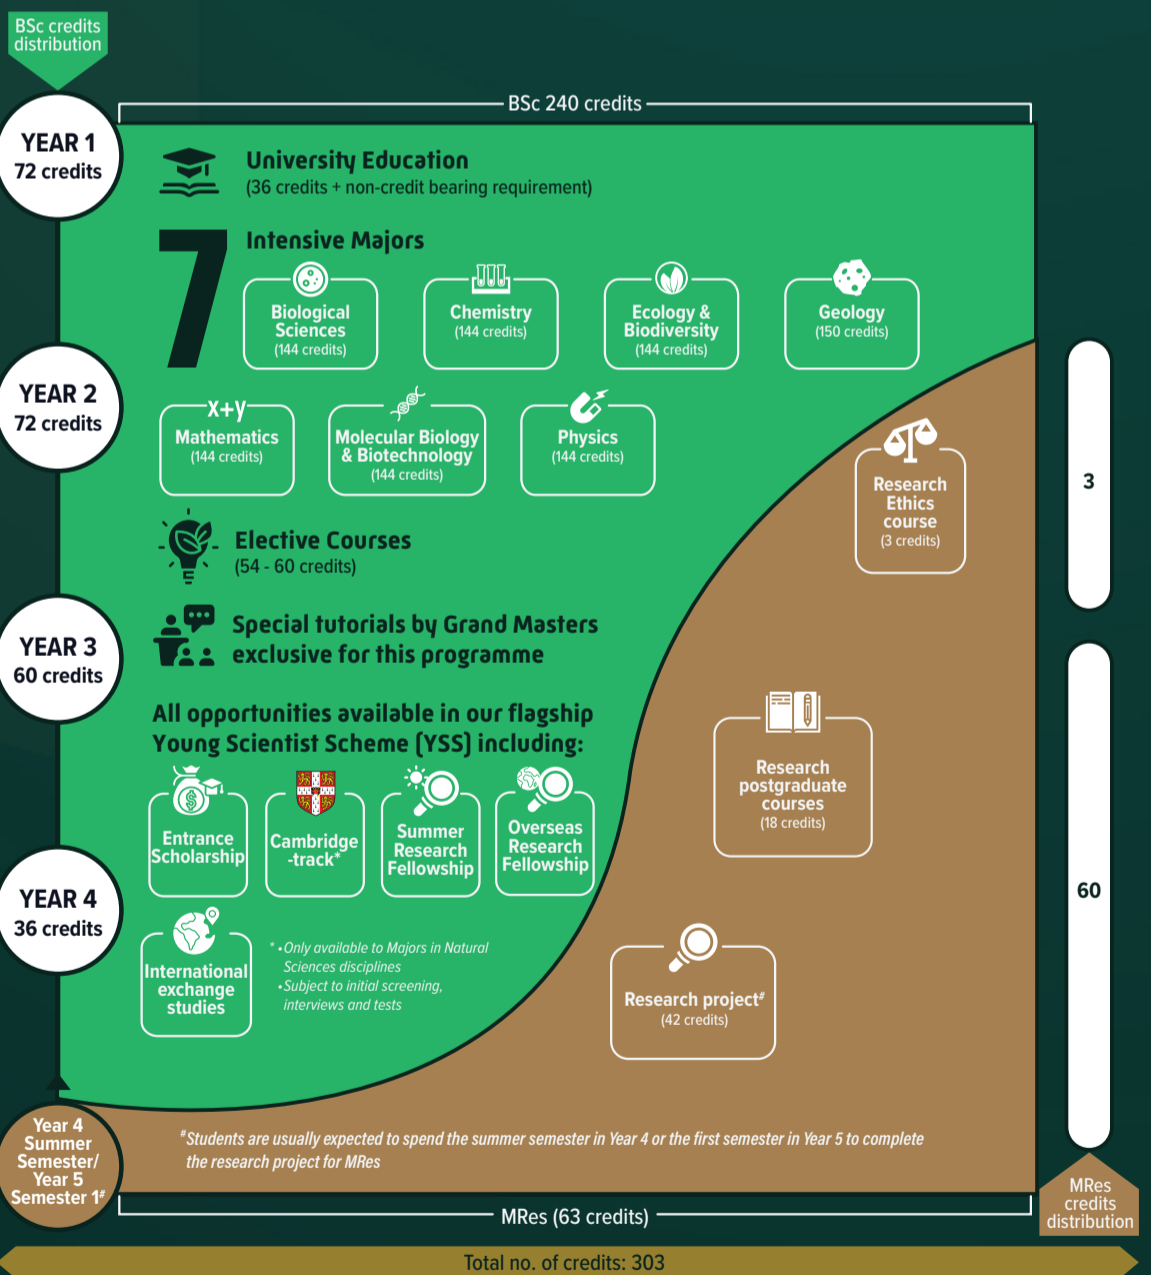

Catering the needs of elite students

disciplinary-based intensive study for research-aspirated students

ample opportunities available in our flagship Young Scientist Scheme (YSS) including

- Summer Research Fellowship
- Entrance Scholarship
- Overseas Research Fellowship
- Exchange Study
- A chance to join the Cambridge-track*

* Only available to Majors in Natural Sciences disciplines
* Subject to initial screening, interviews and tests
* Candidates admitted to the Track will go through further screening by Cambridge

Research-oriented

Research postgraduate courses and projects to enhance the students' frontier scientific knowledge and research skills

STUDY PATH

Scholarships

- Entrance scholarship
- Scholarships will be provided to cover at least 50% of the tuition fee of the MRes programme