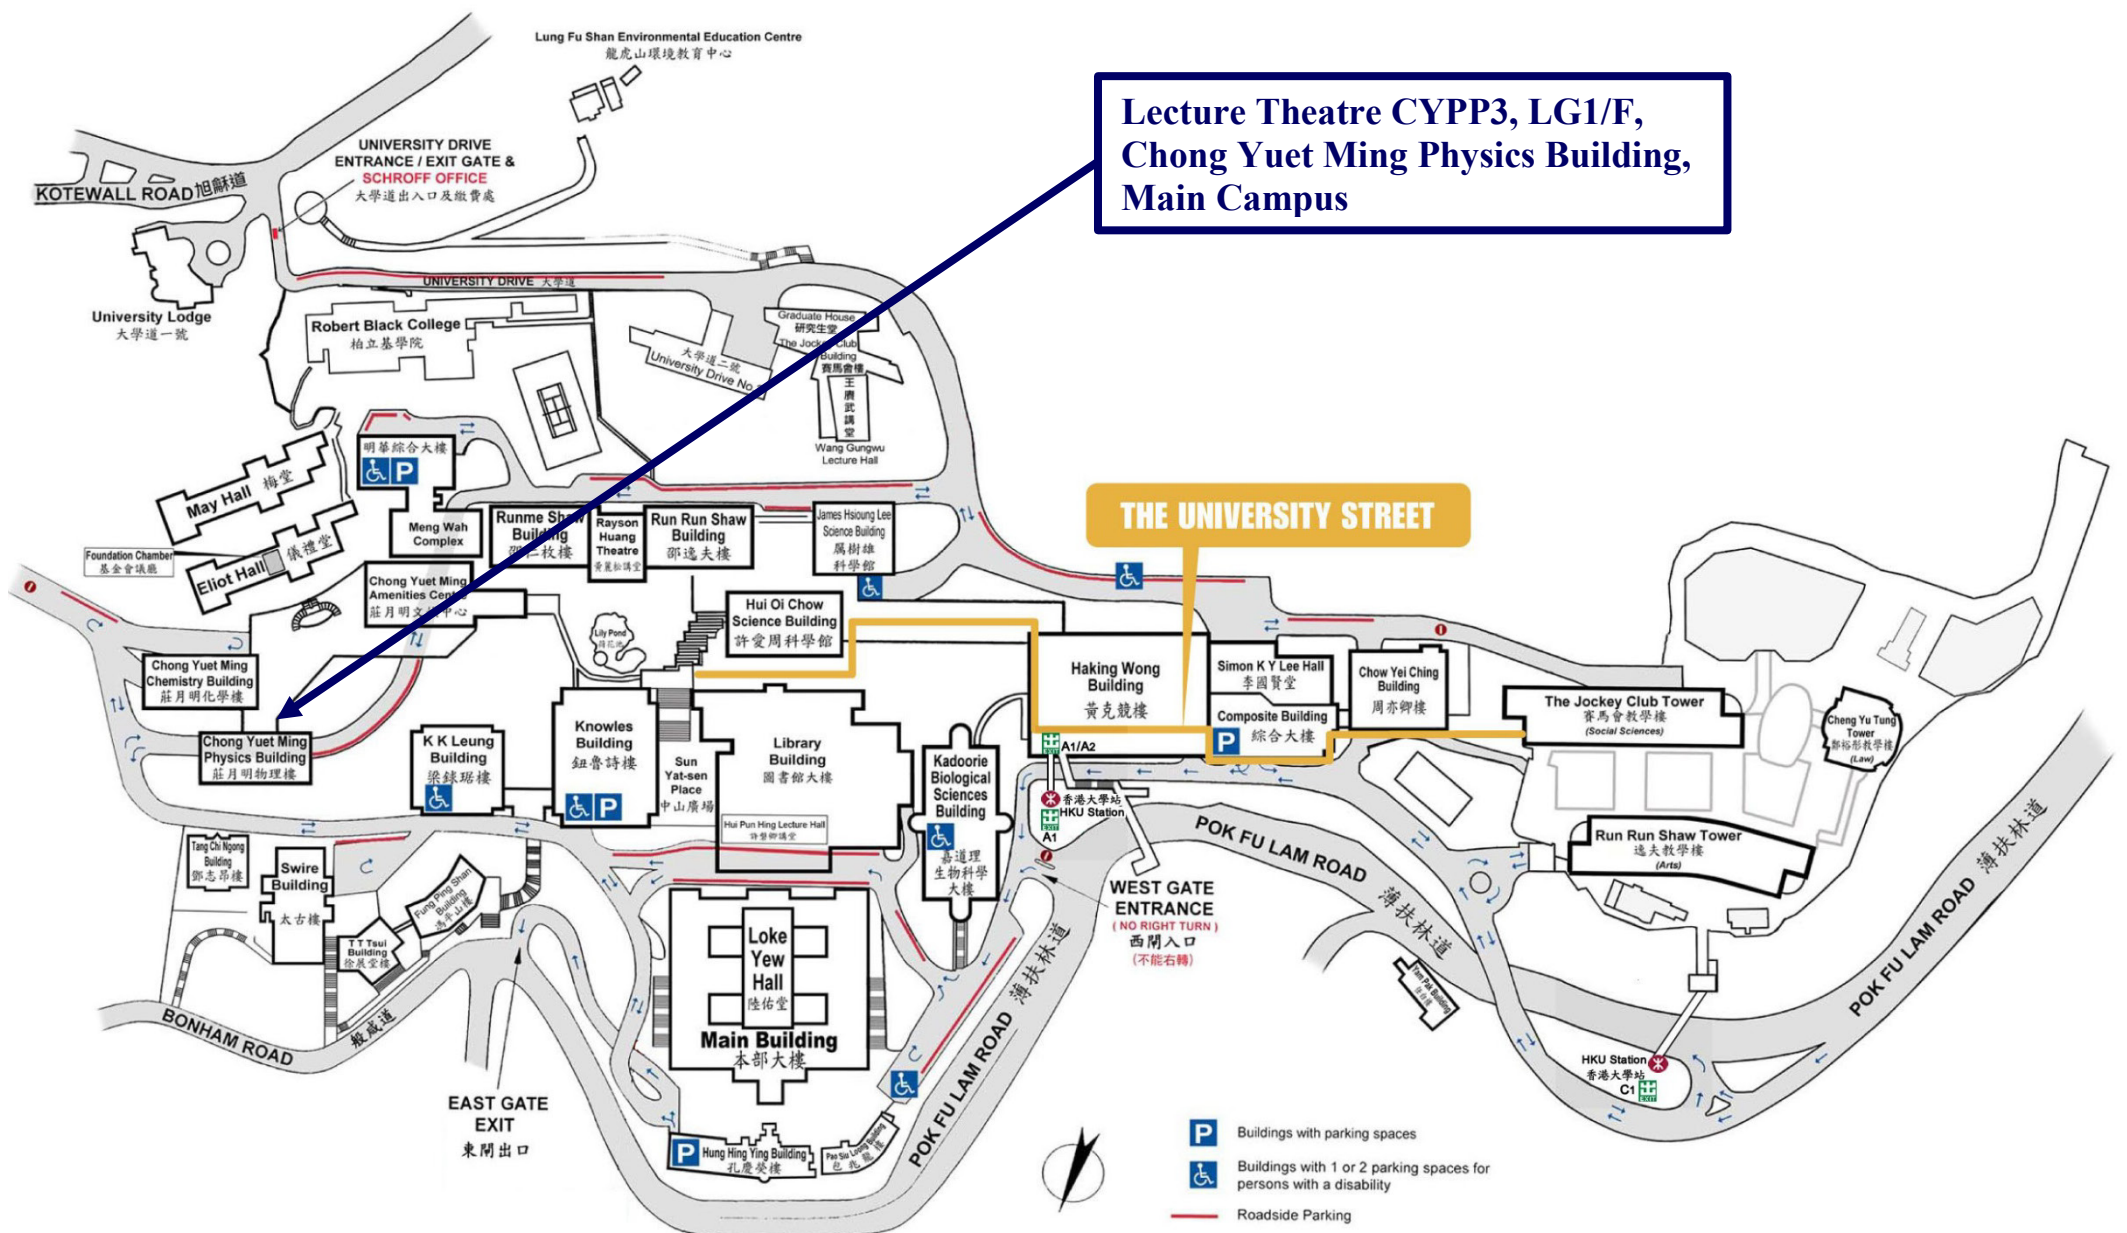

Map of Lecture Theatre CYPP3, LG1/F, Chong Yuet Ming Physics Building, Main Campus

Transportation to HKU:

1) By Bus:

Take either No. 23, 40, 40M from Admiralty outside Pacific Place or either No. 4, 7, 91 from Exchange Square at Central. Alight at the bus-stop in front of the East Gate on Bonham Road or the West Gate in front of Haking Wong Building on Pokfulam Road.

2) By MTR:

Get onto the Campus from HKU Station (Exit A2) and take the lift to the Upper Level of University Street.

3) By Taxi:

From Admiralty or Central to Cotton Tree Drive to Robinson Road to Kotewall Road. Turn right onto University Drive.