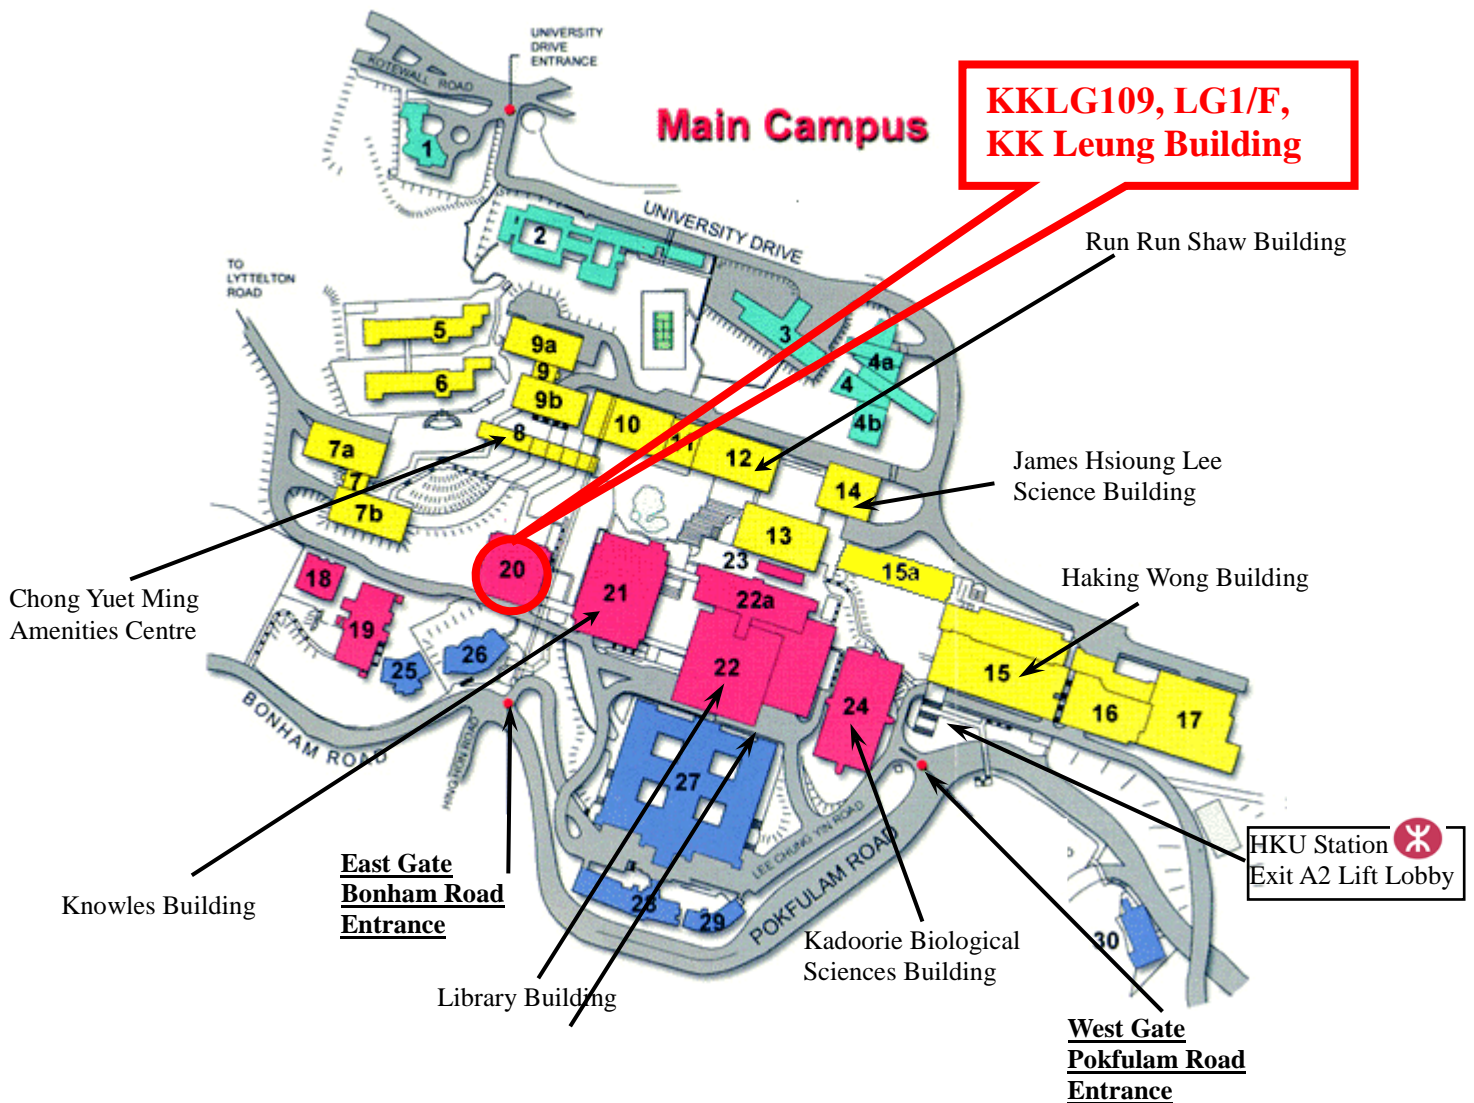

Map of KK101, 1/F, KK Leung Building, HKU

Transportation to HKU:

1) *By Bus:*

Take either No. 23, 40, 40M from Admiralty outside Pacific Place or either No. 4, 7, 91 from Exchange Square at Central. Alight at the bus-stop in front of the East Gate on Bonham Road or the West Gate in front of Haking Wong Building on Pokfulam Road.

2) *By MTR:*

Get onto the Campus from HKU Station (Exit A2) and take the lift to the Upper Level of University Street.

3) *By Taxi:*

From Admiralty or Central to Cotton Tree Drive to Robinson Road to Kotewall Road. Turn right onto University Drive.