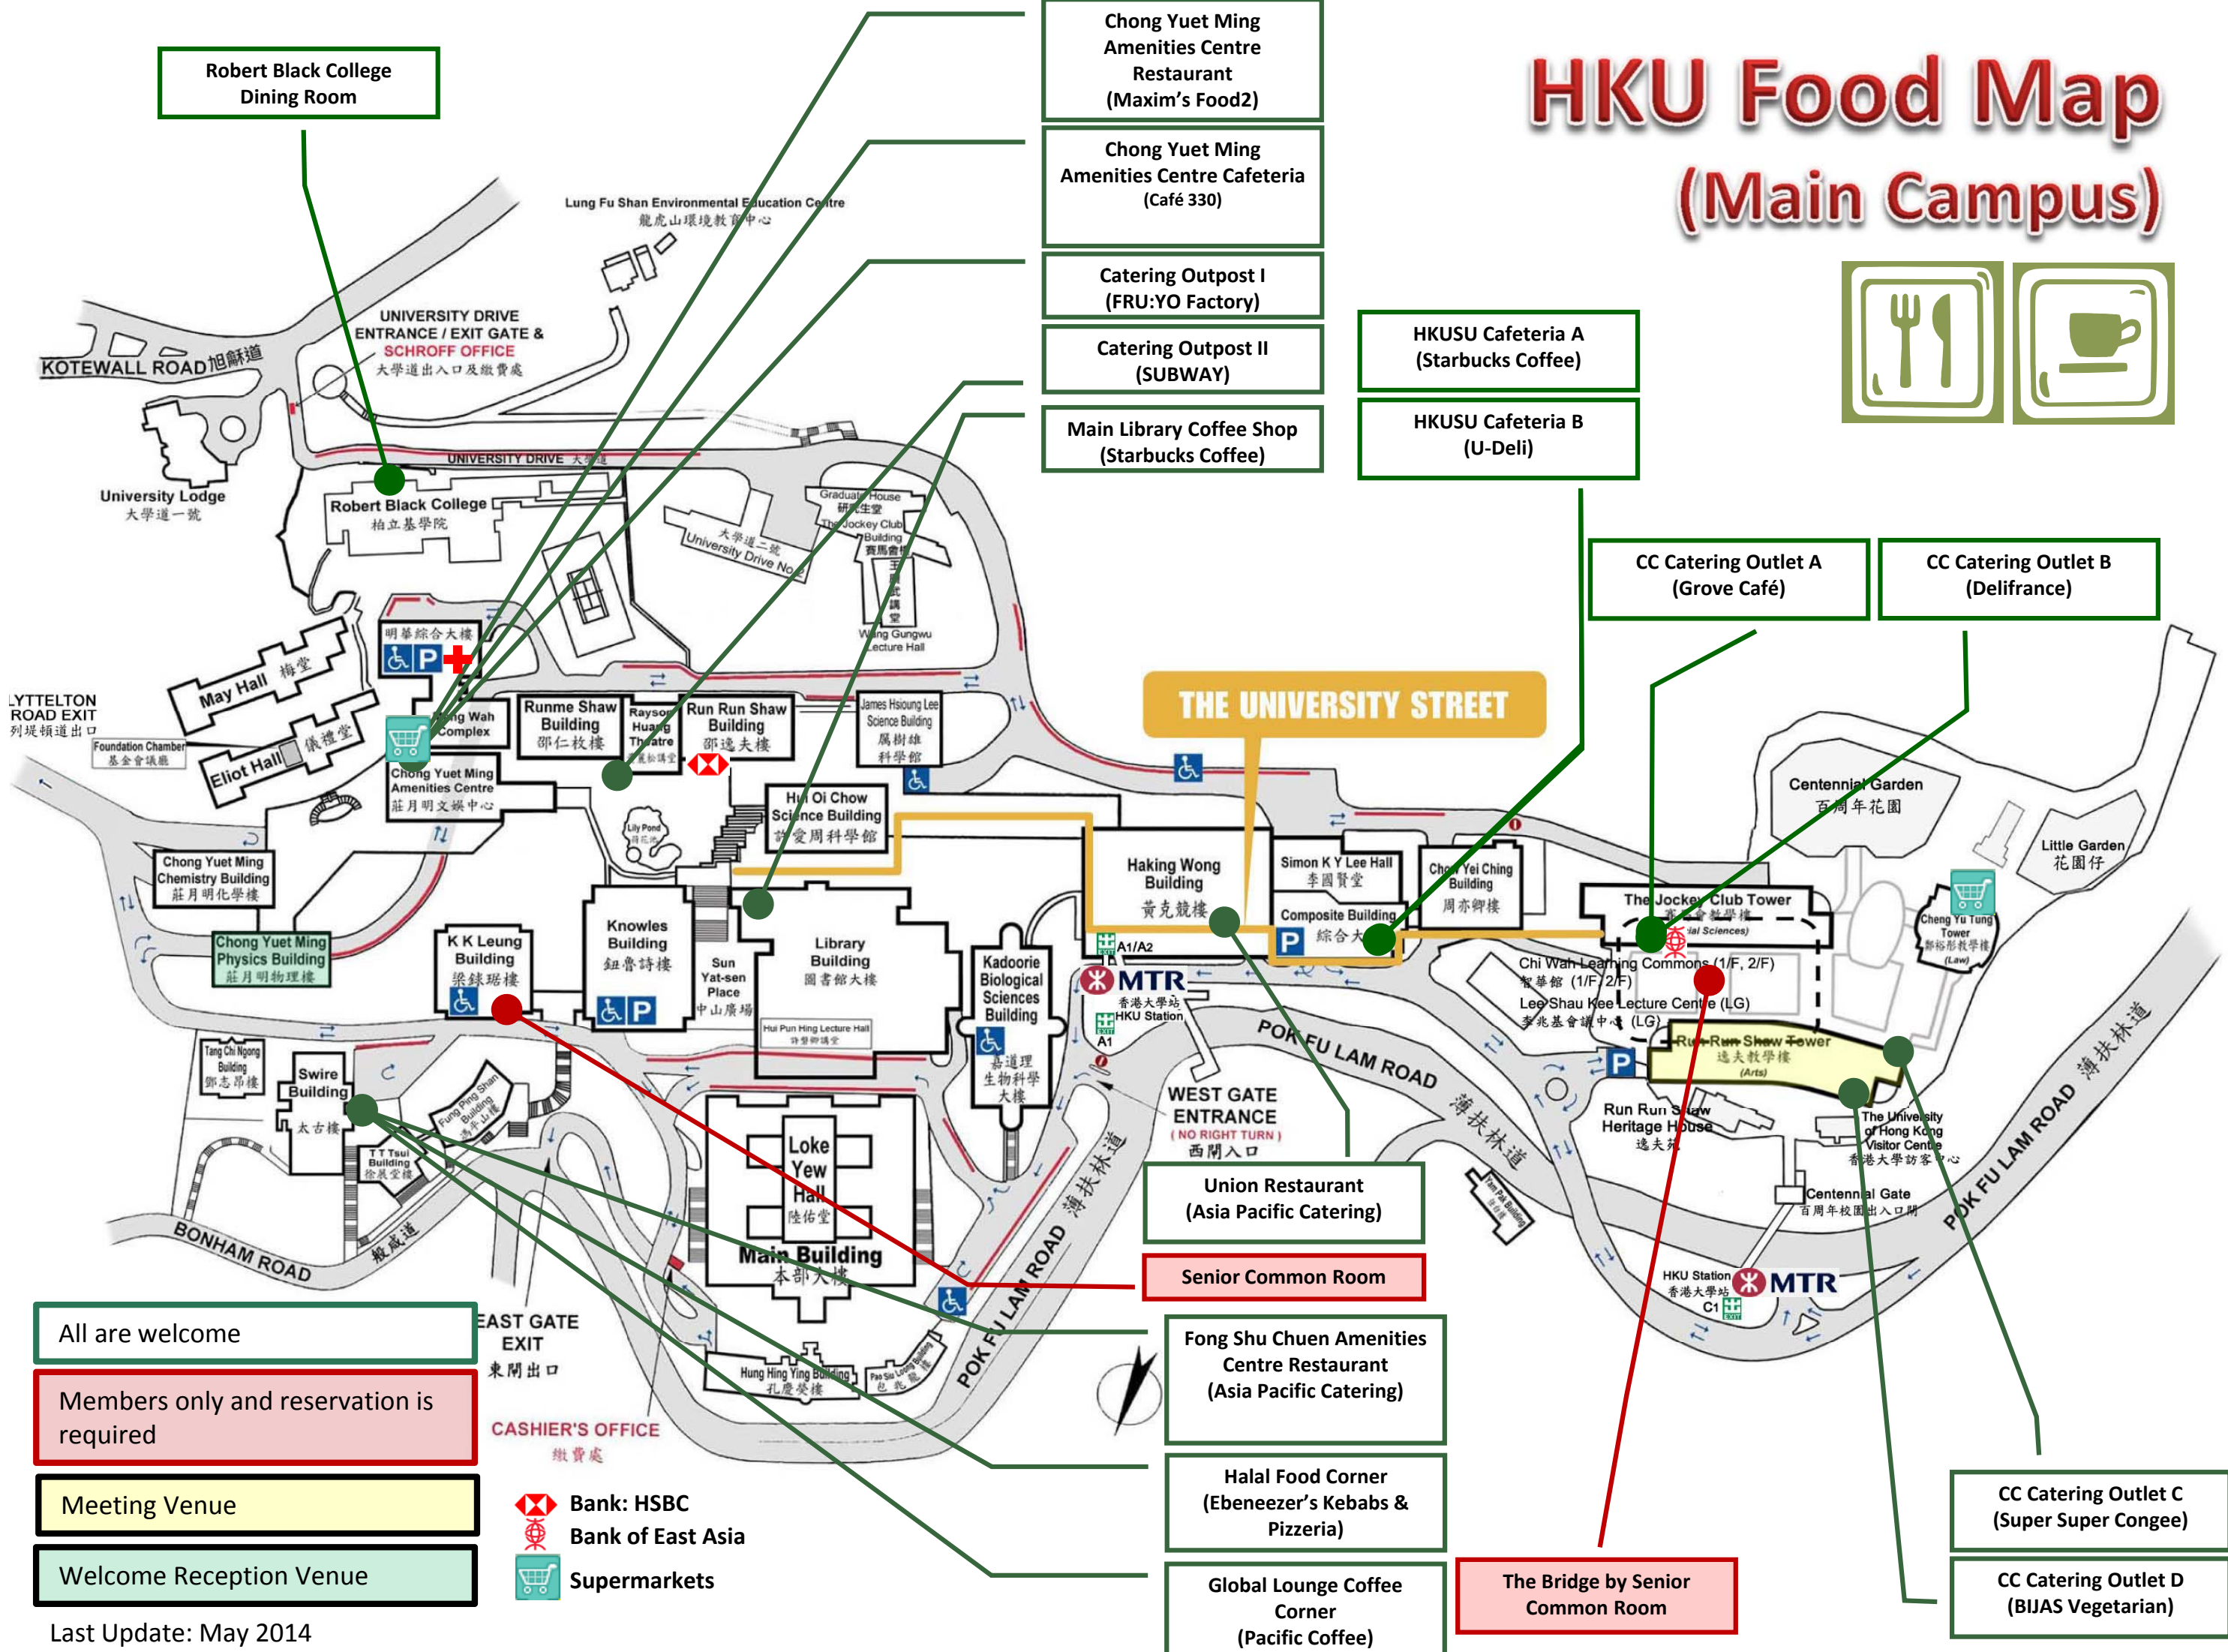

# HKU Food Map

## (Main Campus)

- Chong Yuet Ming Amenities Centre Restaurant (Maxim's Food2)
- Chong Yuet Ming Amenities Centre Cafeteria (Café 330)
- Catering Outpost I (FRU:YO Factory)
- Catering Outpost II (SUBWAY)
- Main Library Coffee Shop (Starbucks Coffee)

- HKUSU Cafeteria A (Starbucks Coffee)
- HKUSU Cafeteria B (U-Deli)

- CC Catering Outlet A (Grove Café)
- CC Catering Outlet B (Delifrance)

**THE UNIVERSITY STREET**

- Union Restaurant (Asia Pacific Catering)

- Senior Common Room

- Fong Shu Chuen Amenities Centre Restaurant (Asia Pacific Catering)

- Halal Food Corner (Ebenezer's Kebabs & Pizzeria)

- Global Lounge Coffee Corner (Pacific Coffee)

- The Bridge by Senior Common Room